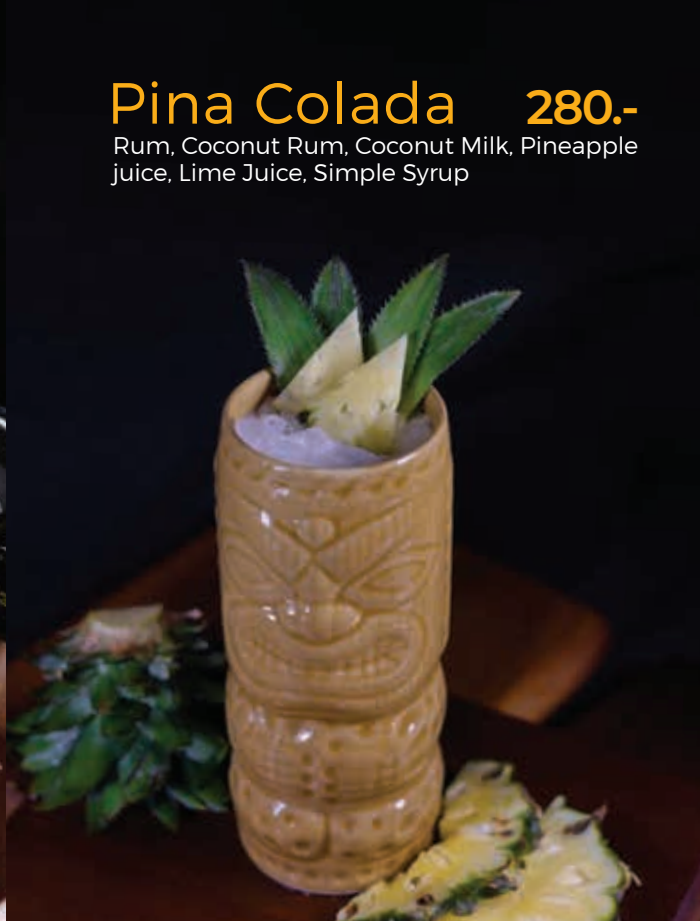

Pina Colada 280.-

Rum, Coconut Rum, Coconut Milk, Pineapple juice, Lime Juice, Simple Syrup

*All prices are inclusive of 10% service charge and 7% government tax